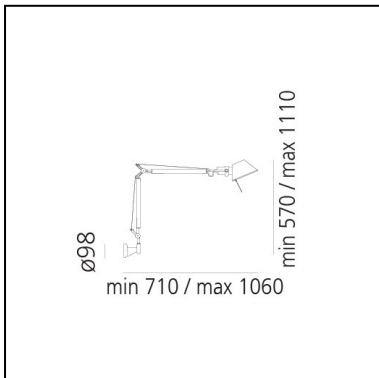

Tolomeo Mini Wall - Black - Body Lamp

Michele De Lucchi
Giancarlo Fassina

LUMINAIRE *

- Watt: **8W**
- Voltage: **220V-240V**
- Delivered lumen output: **615lm**
- CCT: **2700K**
- Efficiency: **58%**
- Efficacy: **76.87lm/W**
- CRI: **90**

DIMENSIONS

- Length: **710 mm**
- Height: **570 mm**
- Max Extension Height: **1110 mm**
- Max Extension Length: **1060 mm**

SOURCES NOT INCLUDED

- Category: **LED RETROFIT**
- Number: **1**
- Watt: **8W**
- Socket: **E27**